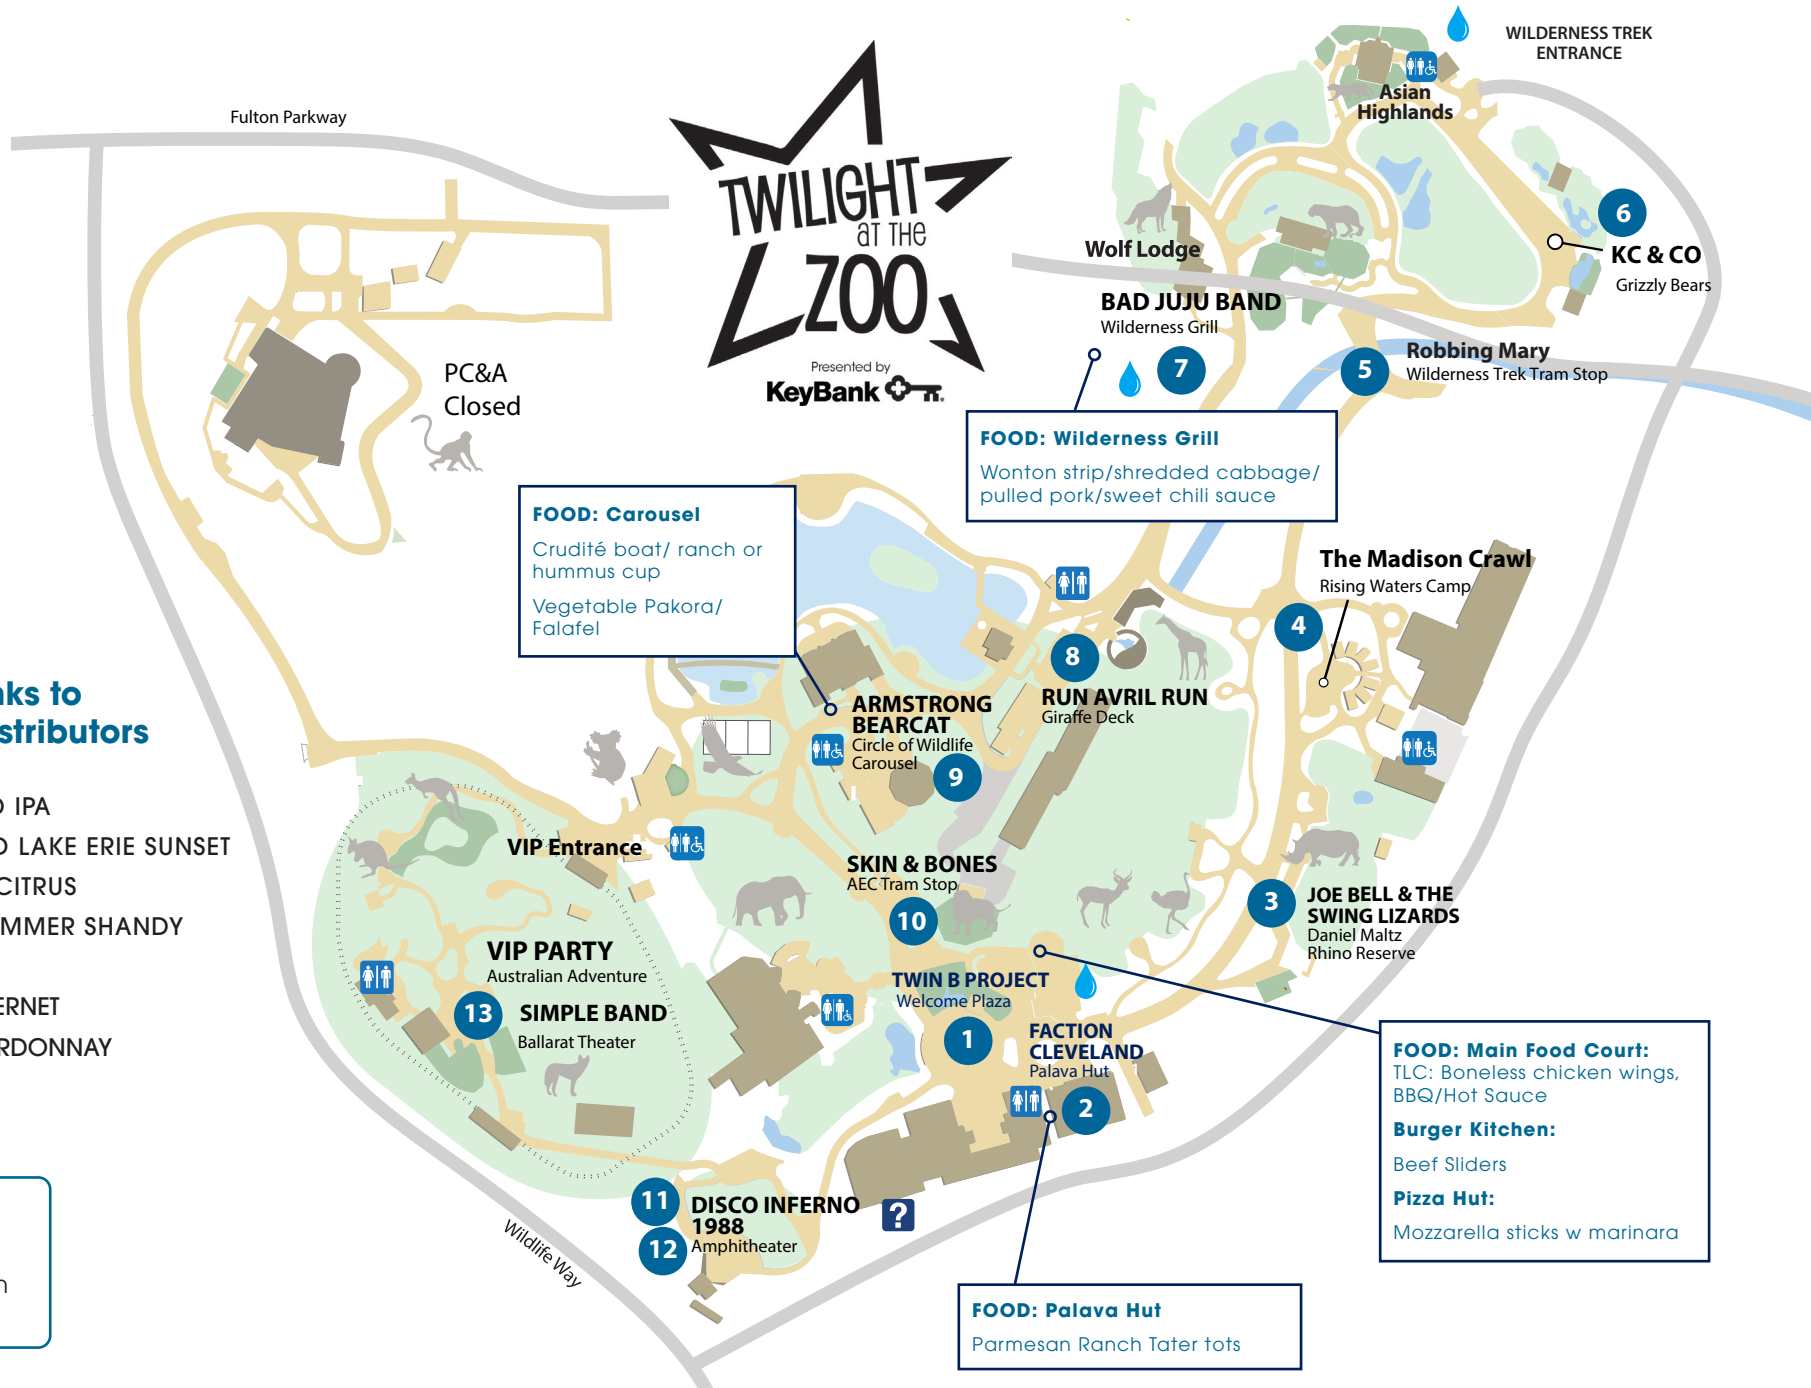

TWILIGHT at the ZOO

Presented by
KeyBank

Special thanks to Beverage Distributors

- COLLISION BEND IPA
- COLLISION BAND LAKE ERIE SUNSET
- DOGFISH HEAD CITRUS
- LEINENKUGEL SUMMER SHANDY
- MILLER LITE
- OAK GROVE CABERNET
- OAK GROVE CHARDONNAY
- TRULY
- TWISTED TEA

 Water

 Restroom

Thank you HKM for printing our program.